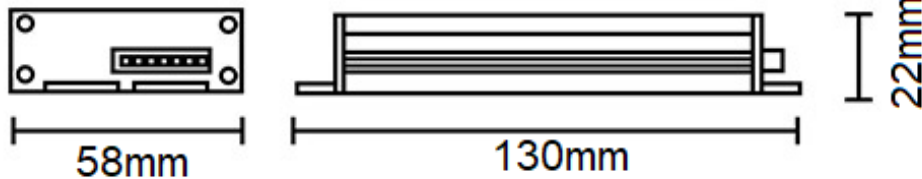

LED EMERGENCY KIT SPECIFICATIONS »

General information »

- ∴ Voltage: AC85-265V 50Hz
- ∴ Emergency Output: 3-40W
- ∴ Emergency Time: 2hrs (120mins)
- ∴ Battery: 3.7V 2400mAh
- ∴ Emergency Switching Time: <2s
- ∴ AC Fuse: 250V 1A
- ∴ DC Fuse: 250V 5A
- ∴ Luminous Flux: >100lm
- ∴ Light Source: LED
- ∴ Working temperature: -10°C +55°C
- ∴ IP Rate: IP30