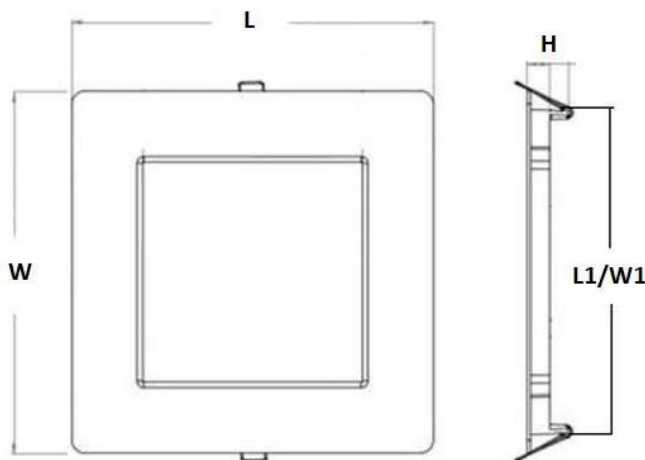

ELMARK[®]

The Brand of Electricity

LED PANELS SQUARE STELLAR

GENERAL INFORMATION »

- ∴ Rated voltage: 230V/50-60Hz
- ∴ Power: 12W; 18W; 24W
- ∴ Power supply: Control gear; DC device- driver
- ∴ Colour temperature: 2700K; 4000K; 6500K
- ∴ LED source: SMD2835
- ∴ Colour: White
- ∴ Body: Aluminium
- ∴ Beam angle: 120°
- ∴ Colour rendering index: Ra≥80
- ∴ Switch on/off: >10000
- ∴ Average lifetime: 15000h
- ∴ Starting time: <0,5s
- ∴ Power factor: $\lambda > 0,55$
- ∴ Installation: Built-in
- ∴ Protection against dust and moisture: IP40
- ∴ Available in variant with an emergency kit

DIMENSIONS »

Catalogue number	Length (mm)	Width (mm)	Height (mm)	Length1 (mm)	Width1 (mm)
99XLED633	167	167	18	150	150
99XLED632	167	167	18	150	150
99XLED632CW	167	167	18	150	150
99XLED635	221	221	18	200	200
99XLED634	221	221	18	200	200
99XLED634CW	221	221	18	200	200
99XLED637	296	296	18	275	275
99XLED636	296	296	18	275	275
99XLED636CW	296	296	18	275	275